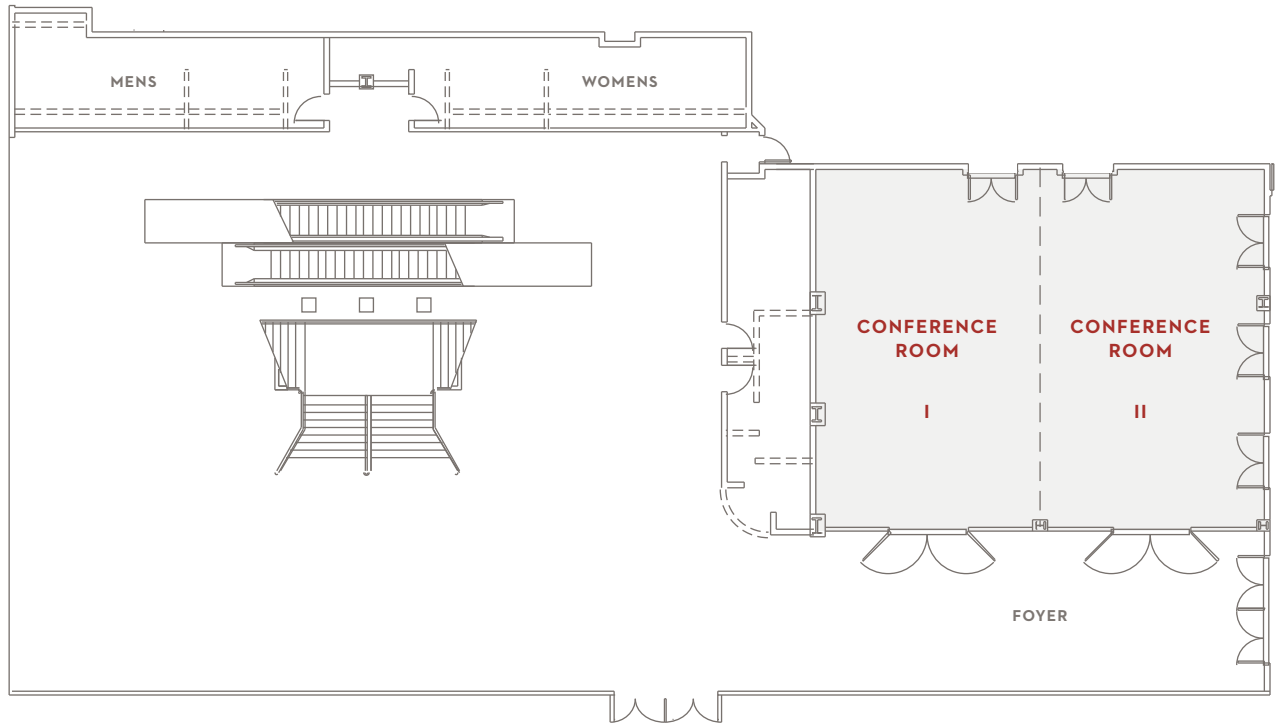

**FLOOR PLAN**

*Podium Level 1*

**GRAND HYATT SHANGHAI**

Jin Mao Tower, 88 Century Avenue  
Pudong, Shanghai 200121, China

+86 21 5049 1234 TELEPHONE

+86 21 5049 1111 FAX

shanghai.grand@hyatt.com  
shanghai.grand.hyatt.com

[shanghai.grand.hyatt.com](http://shanghai.grand.hyatt.com)

GRAND | HYATT

**FLOOR PLAN**

*Hotel Level 53*